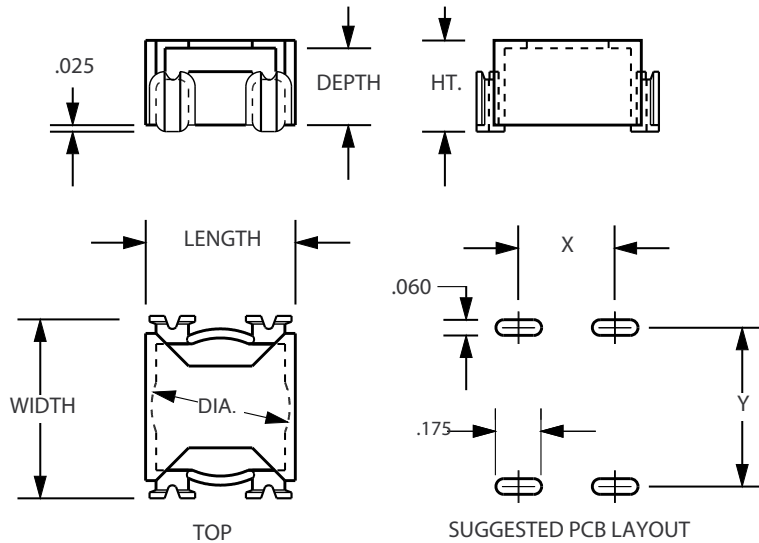

## STM LCC SERIES

**Material:** PPS (Black)  
**Rating:** UL 94-VO  
**4 Terminals:** Self Terminating  
**Package Method:** Bulk in Poly Bags  
 See RoHS compliant PVC packaging trays, or tape and reel options on page 57.  
**Application:** The STM LCC Series is for self leading surface mount low current coupled inductors and transformers. The series will accommodate wound toroidal cores from .485 up to .605 in diameter and uses the toroid's winding leads to surface mount the toroid and case to the printed circuit board. The wound toroids leads are held in position by the slots and channels incorporated in the mounting case.  
 This product and concept is the patented property of Pulse Engineering Inc.

PART NO.	TRAY NO.
STM37LCC-04	TY74x77-A
STM44LCC-04	TY74x77-A
STM50LCC-04	TY74x77-A

± .010 inches  
 [mm][Not to Scale]

PART NO.	LENGTH	WIDTH	HT.	DIA.	DEPTH	X	Y	RECOMMENDED WIRE SIZE
STM37LCC-04	.550 [13.97]	.630 [16.00]	.310 [7.87]	.485 [12.31]	.255 [6.47]	.340 [8.63]	.530 [13.46]	# 32 (.009) to # 20 (.034) AWG.
STM44LCC-04	.575 [14.60]	.700 [17.78]	.350 [8.89]	.530 [13.46]	.295 [7.49]	.370 [9.39]	.610 [15.49]	# 32 (.009) to # 20 (.034) AWG.
STM50LCC-04	.650 [16.51]	.750 [19.05]	.350 [8.89]	.605 [15.36]	.295 [7.49]	.445 [11.30]	.660 [16.76]	# 32 (.009) to # 20 (.034) AWG.